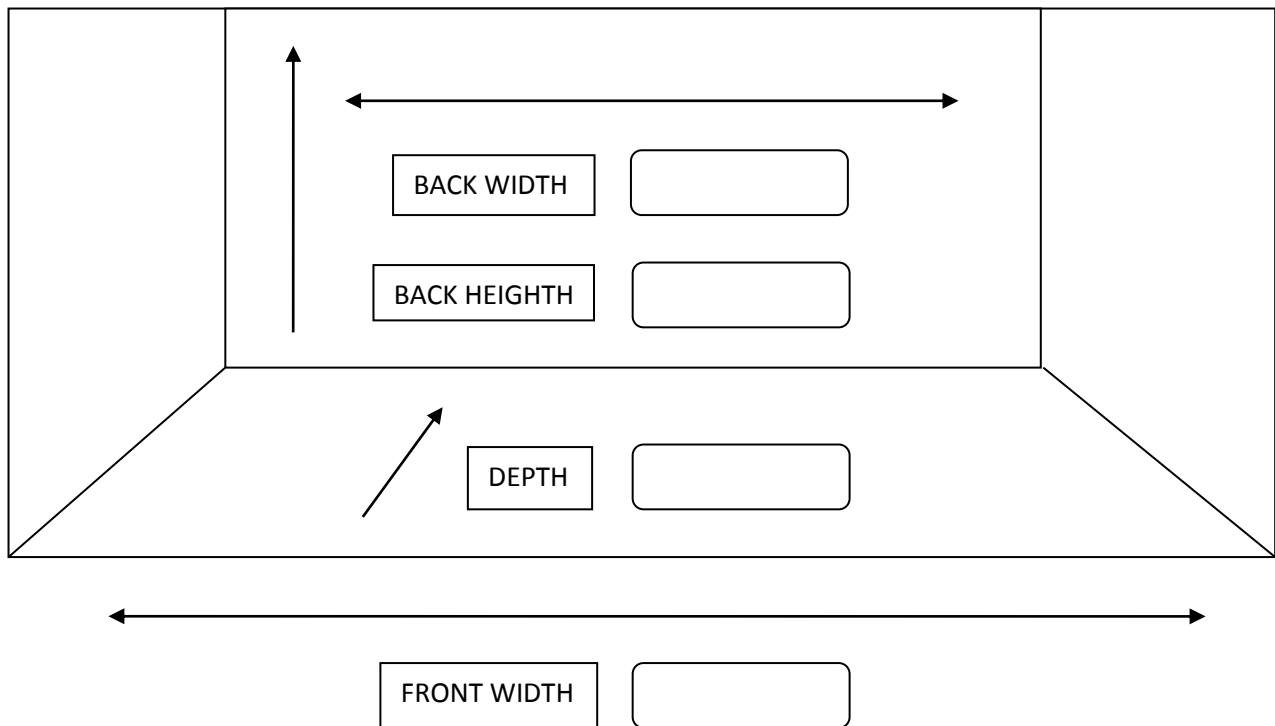

Webco Fireplace Distributing

12012 N. LAMAR BLVD AUSTIN, TX 78753

512-836-8476

www.webcoaustin.com

How to measure your fireplace:

GAS LINE LOCATION	LEFT	RIGHT
FUEL TYPE	NATURAL	PROPANE

NAME	
ADDRESS	
PHONE	
EMAIL	
SALESMAN	